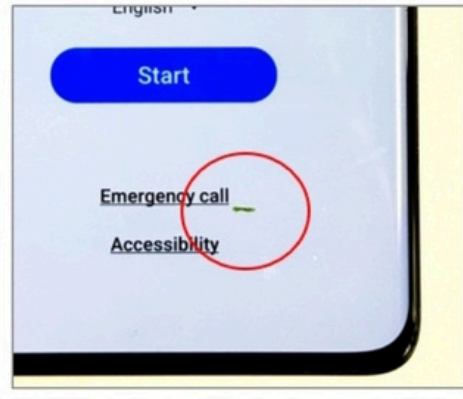

Grade	Grade Definition	Cosmetic Criteria	Display Criteria	Functional Criteria
Display Issues	Display Issues (LCD is Still Functional)	Mixed Cosmetics. Can be cracked	Image Burn, White Spots, Imperfections, Discoloration. LCD is Still Fully Functional.	All Key Functions work. No account locks. Battery Health between 70-100%.