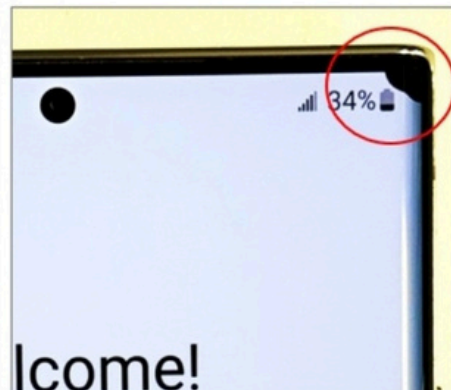

Grade	Grade Definition	Cosmetic Criteria	Display Criteria	Functional Criteria
Display Issues	Display Issues (LCD is Still Functional)	Mixed Cosmetics. Can be cracked	Image Burn, White Spots, Imperfections, Discoloration. LCD is Still Fully Functional.	All Key Functions work. No account locks. Battery Health between 70-100%.