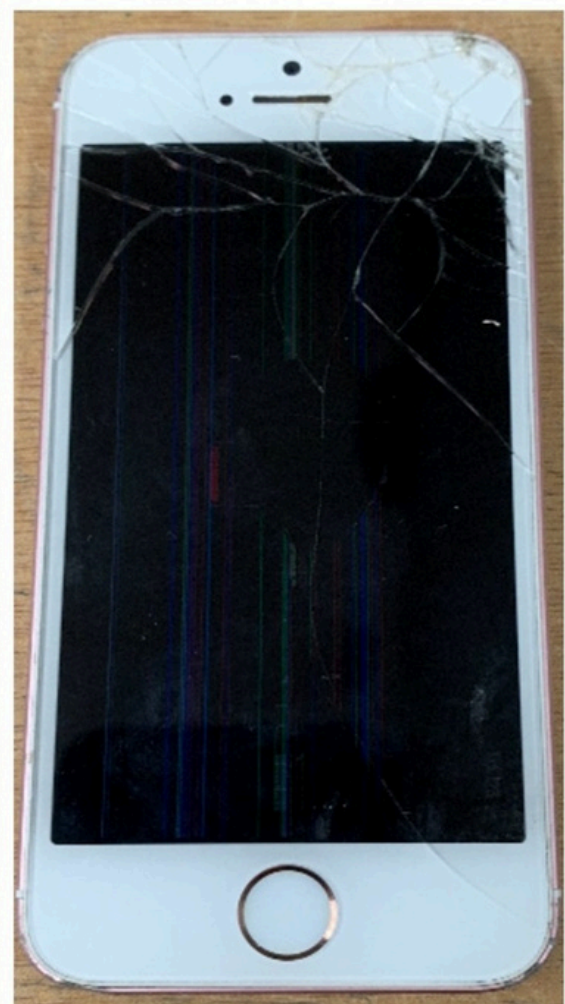

Grade	Grade Definition	Cosmetic Criteria	Display Criteria	Functional Criteria
Grade F	Functions Failed	Mixed Cosmetics. Can be cracked	Mix of Good/Bad Display	Key Functions Failed. No account locks.