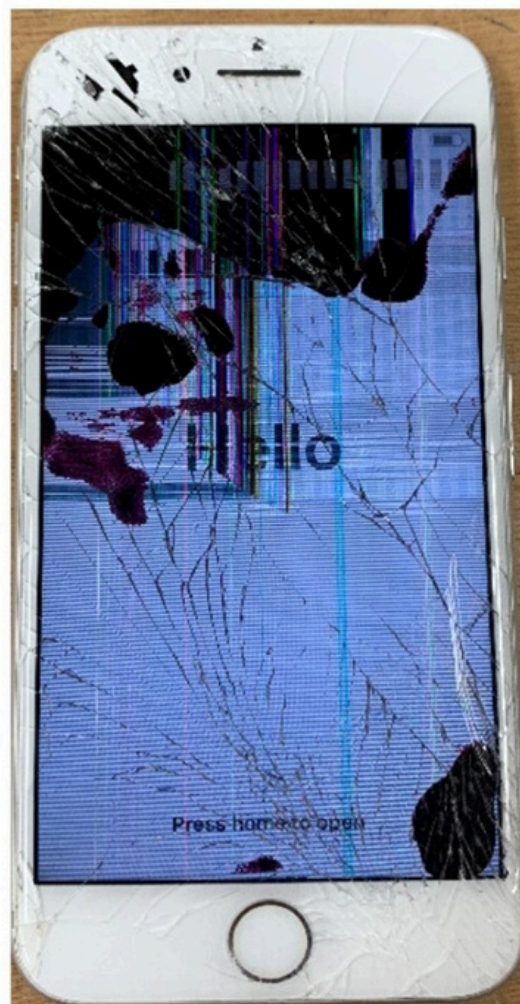

Grade	Grade Definition	Cosmetic Criteria	Display Criteria	Functional Criteria
Grade F	Functions Failed	Mixed Cosmetics. Can be cracked	Mix of Good/Bad Display	Key Functions Failed. No account locks.